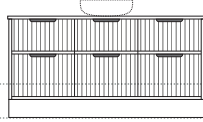

CABINET FINISH

- 12 thermolaminate colours only

OPTIONS AVAILABLE

- Wallmount or kick
- Legs (surcharge applies)
- Your choice of top pull handle only. (See marquis.com.au/handles-legs)

CONFIGURATIONS

Depth: 460mm | Wallmount height: 640mm | Kick: 840mm

Salamander 1
Length-600mm

Salamander 2
Length-750mm

Salamander 3
Length-750mm

Salamander 4
Length-900mm

Salamander 5
Length-1200mm

Wallmount height
Kick height / Floor

Salamander 6
Length-1200mm

Salamander 7
Length-1500mm

Salamander 8
Length-1500mm

Salamander 9
Length-1500mm

Wallmount height
Kick height / Floor

Salamander 10
Length-1800mm

Salamander 11
Length-1800mm

Salamander 12
Length-1800mm

Wallmount height
Kick height / Floor