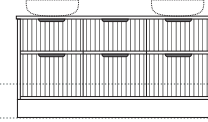

CABINET FINISH

- 12 thermolaminate colours only

OPTIONS AVAILABLE

- Wallmount or kick
- Legs (surcharge applies)
- Your choice of top pull handle only. (See marquis.com.au/handles-legs)

CONFIGURATIONS

Depth: 460mm | Wallmount height: 640mm | Kick: 840mm

Salamander 1
Length-600mm

Salamander 2
Length-750mm

Salamander 3
Length-750mm

Salamander 4
Length-900mm

Salamander 5
Length-1200mm

Wallmount height
Kick height / Floor

Salamander 6
Length-1200mm

Salamander 7
Length-1500mm

Salamander 8
Length-1500mm

Salamander 9
Length-1500mm

Wallmount height
Kick height / Floor

Salamander 10
Length-1800mm

Salamander 11
Length-1800mm

Salamander 12
Length-1800mm

Wallmount height
Kick height / Floor