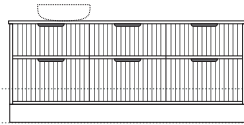

Salamander 1
Length-600mm

Salamander 2
Length-750mm

Salamander 3
Length-750mm

Salamander 4
Length-900mm

Salamander 5
Length-1200mm

Wallmount height
Kick height / Floor

Salamander 6
Length-1200mm

Salamander 7
Length-1500mm

Salamander 8
Length-1500mm

Salamander 9
Length-1500mm

Wallmount height
Kick height / Floor

Salamander 10
Length-1800mm

Salamander 11
Length-1800mm

Salamander 12
Length-1800mm

Wallmount height
Kick height / Floor