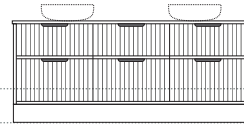

Salamander 1
Length-600mm

Salamander 2
Length-750mm

Salamander 3
Length-750mm

Salamander 4
Length-900mm

Salamander 5
Length-1200mm

Wallmount height
Kick height / Floor

Salamander 6
Length-1200mm

Salamander 7
Length-1500mm

Salamander 8
Length-1500mm

Salamander 9
Length-1500mm

Wallmount height
Kick height / Floor

Salamander 10
Length-1800mm

Salamander 11
Length-1800mm

Salamander 12
Length-1800mm

Wallmount height
Kick height / Floor