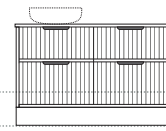

CABINET FINISH

- 12 thermolaminate colours only

OPTIONS AVAILABLE

- Wallmount or kick
- Legs (surcharge applies)
- Your choice of top pull handle only. (See marquis.com.au/handles-legs)

CONFIGURATIONS

Depth: 460mm | Wallmount height: 640mm | Kick: 840mm

Salamander 1
Length-600mm

Salamander 2
Length-750mm

Salamander 3
Length-750mm

Salamander 4
Length-900mm

Salamander 5
Length-1200mm

Wallmount height
Kick height / Floor

Salamander 6
Length-1200mm

Salamander 7
Length-1500mm

Salamander 8
Length-1500mm

Salamander 9
Length-1500mm

Wallmount height
Kick height / Floor

Salamander 10
Length-1800mm

Salamander 11
Length-1800mm

Salamander 12
Length-1800mm

Wallmount height
Kick height / Floor