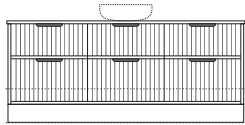

CABINET FINISH

- 12 thermolaminate colours only

OPTIONS AVAILABLE

- Wallmount or kick
- Legs (surcharge applies)
- Your choice of top pull handle only. (See marquis.com.au/handles-legs)

CONFIGURATIONS

Depth: 460mm | Wallmount height: 640mm | Kick: 840mm

Salamander 1
Length-600mm

Salamander 2
Length-750mm

Salamander 3
Length-750mm

Salamander 4
Length-900mm

Salamander 5
Length-1200mm

Wallmount height
Kick height / Floor

Salamander 6
Length-1200mm

Salamander 7
Length-1500mm

Salamander 8
Length-1500mm

Salamander 9
Length-1500mm

Wallmount height
Kick height / Floor

Salamander 10
Length-1800mm

Salamander 11
Length-1800mm

Salamander 12
Length-1800mm

Wallmount height
Kick height / Floor