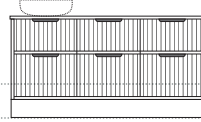

CABINET FINISH

- 12 thermolaminate colours only

OPTIONS AVAILABLE

- Wallmount or kick
- Legs (surcharge applies)
- Your choice of top pull handle only. (See marquis.com.au/handles-legs)

CONFIGURATIONS

Depth: 460mm | Wallmount height: 640mm | Kick: 840mm

Salamander 1
Length-600mm

Salamander 2
Length-750mm

Salamander 3
Length-750mm

Salamander 4
Length-900mm

Salamander 5
Length-1200mm

Wallmount height
Kick height / Floor

Salamander 6
Length-1200mm

Salamander 7
Length-1500mm

Salamander 8
Length-1500mm

Salamander 9
Length-1500mm

Wallmount height
Kick height / Floor

Salamander 10
Length-1800mm

Salamander 11
Length-1800mm

Salamander 12
Length-1800mm

Wallmount height
Kick height / Floor