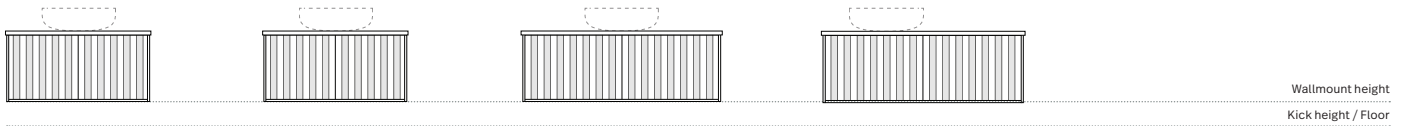

PEAK 5 0

- 1200mm
- Symphony Blanco top
- Topiary finish
- Stadia White Gloss basin
- Brushed brass 100mm top pull handles

\$2,280 RRP (as shown)

900MM ORBIT MIRROR 2

\$695 RRP (as shown)

The Peak is available in 12 contemporary thermolaminated finishes, allowing you to get the exact look you desire. The unique saw-tooth profile of the Peak vanity will command attention in your bathroom.

CABINET FINISH

- 12 thermolaminate colours only

OPTIONS AVAILABLE

- Wallmount only
- Top pull only
(See marquis.com.au/handles-legs for our full range of handles)

CONFIGURATIONS

Depth: 460mm | Wallmount height: 510mm

Peak 1 Length-600mm **Peak 2** Length-750mm **Peak 3** Length-900mm **Peak 4** Length-900mm

Peak 5 Length-1200mm **Peak 6** Length-1200mm **Peak 7** Length-1500mm

Peak 8 Length-1500mm **Peak 9** Length-1800mm **Peak 10** Length-1800mm