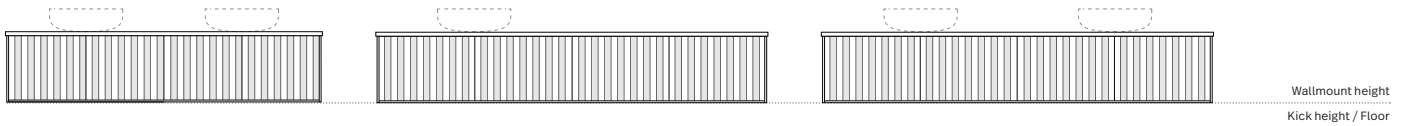

PEAK 5 0

- 1200mm
- Symphony Blanco top
- Topiary finish
- Stadia White Gloss basin
- Brushed brass 100mm top pull handles

\$2,280 RRP (as shown)

900MM ORBIT MIRROR 2

\$695 RRP (as shown)

The Peak is available in 12 contemporary thermolaminated finishes, allowing you to get the exact look you desire. The unique saw-tooth profile of the Peak vanity will command attention in your bathroom.

CABINET FINISH

- 12 thermolaminate colours only

OPTIONS AVAILABLE

- Wallmount only
- Top pull only
(See marquis.com.au/handles-legs for our full range of handles)

CONFIGURATIONS

Depth: 460mm | Wallmount height: 510mm

Peak 1 Length-600mm **Peak 2** Length-750mm **Peak 3** Length-900mm **Peak 4** Length-900mm

Peak 5 Length-1200mm **Peak 6** Length-1200mm **Peak 7** Length-1500mm

Peak 8 Length-1500mm **Peak 9** Length-1800mm **Peak 10** Length-1800mm