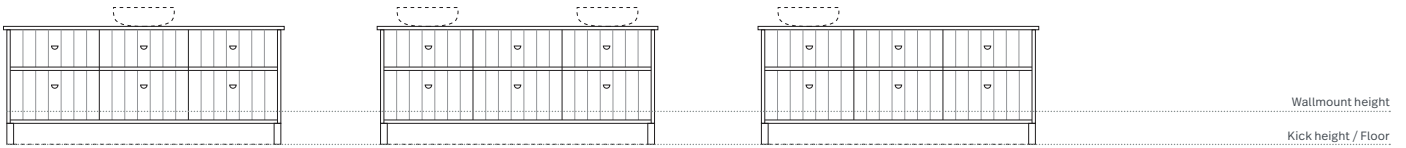

Anna 10
Length-1800mm

Anna 11
Length-1800mm

Anna 12
Length-1800mm

PRICE LIST		Above counter Marquis above counter basins			Optional Extras	
		Symphony	Dekton / Vasari/ Caesarstone / Stone Ambassador	Timber	Legs (surcharge)	Dulux all colour (surcharge)
Anna 1 600mm centre basin	Wallmount -2 drawer	$2,035	$2,645	$3,052	N/A	$300
	Kick -2 drawer	$2,138	$2,779	$3,206	$150	
Anna 2 750mm centre basin	Wallmount -2 drawer	$2,239	$2,911	$3,359	N/A	$300
	Kick -2 drawer	$2,351	$3,056	$3,527	$150	
Anna 3 750mm off centre basin	Wallmount -2 drawer	$2,239	$2,911	$3,359	N/A	$300
	Kick -2 drawer	$2,351	$3,056	$3,527	$150	
Anna 4 900mm off centre basin	Wallmount -4 drawer	$2,432	$3,162	$3,648	N/A	$300
	Kick -4 drawer	$2,548	$3,313	$3,823	$150	
Anna 5 1200mm double basin	Wallmount -4 drawer	$2,999	$3,898	$4,498	N/A	$300
	Kick -4 drawer	$3,132	$4,072	$4,698	$150	
Anna 6 1200mm off centre basin	Wallmount -4 drawer	$2,749	$3,573	$4,123	N/A	$300
	Kick -4 drawer	$2,882	$3,747	$4,323	$150	
Anna 7 1500mm centre basin	Wallmount -6 drawer	$4,082	$5,306	$6,122	N/A	$400
	Kick -6 drawer	$4,292	$5,580	$6,438	$225	
Anna 8 1500mm double basin	Wallmount -6 drawer	$4,332	$5,631	$6,497	N/A	$400
	Kick -6 drawer	$4,542	$5,905	$6,813	$225	
Anna 9 1500mm off centre basin	Wallmount -6 drawer	$4,082	$5,306	$6,122	N/A	$400
	Kick -6 drawer	$4,292	$5,580	$6,438	$225	
Anna 10 1800mm centre basin	Wallmount -6 drawer	$4,525	$5,883	$6,788	N/A	$400
	Kick -6 drawer	$4,758	$6,185	$7,137	$225	
Anna 11 1800mm double basin	Wallmount -6 drawer	$4,775	$6,208	$7,163	N/A	$400
	Kick -6 drawer	$5,008	$6,510	$7,512	$225	
Anna 12 1800mm off centre basin	Wallmount -6 drawer	$4,525	$5,883	$6,788	N/A	$400
	Kick -6 drawer	$4,758	$6,185	$7,137	$225	

Disclaimer: All Marquis cabinets are individually made to order. Production commences within 24 hours of order placement. Cancellations or changes to orders after 24 hours will incur charges. Product subject to cancellation and alteration fees, for more information ask your retail outlet.