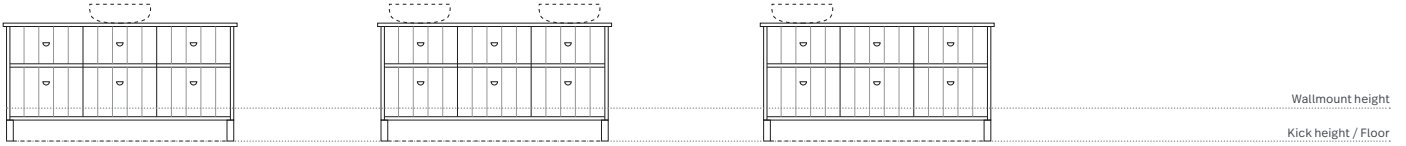

# CONFIGURATIONS

Depth: 480mm | Wallmount height: 640mm

**Anna 1**  
Length-600mm

**Anna 2**  
Length-750mm

**Anna 3**  
Length-750mm

**Anna 4**  
Length-900mm

**Anna 5**  
Length-1200mm

**Anna 6**  
Length-1200mm