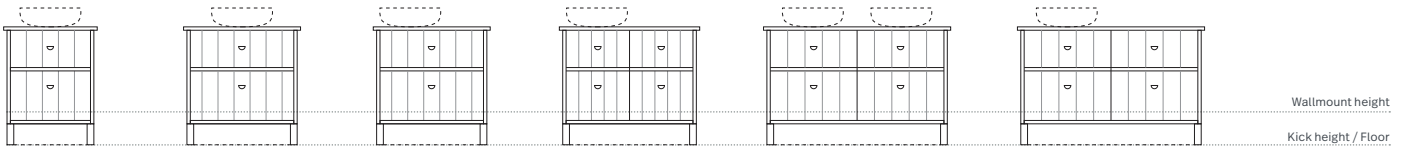

### BASIN OPTIONS

- Above counter

# CONFIGURATIONS

Depth: 480mm | Wallmount height: 640mm

**Anna 1**  
Length-600mm

**Anna 2**  
Length-750mm

**Anna 3**  
Length-750mm

**Anna 4**  
Length-900mm

**Anna 5**  
Length-1200mm

**Anna 6**  
Length-1200mm