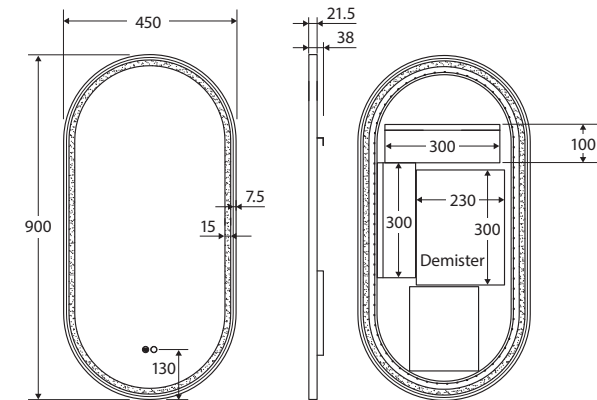

Empire LED FRAMED MIRROR 450 x 900 MM

Features

- Adjustable colour temperature (6000, 4000 and 3000K)
- Built-in demister
- Illuminating touch sensor for light and demister
- 5mm thick glass mirror with frosted lighting
- Aluminium frame – powder-coated matte white, matte black and anodised urban brass finishes
- Copper-free to prevent corrosion
- Includes wall mounting screws and anchor plugs
- Supplied in extra strong packaging for added protection
- 220-240V AC 50/60Hz
- IP44 rating

While we aim to ensure specifications are correct at the time of publication, Fienza reserves the right to make modifications without prior notice. Physical colour may vary from image shown. All measurements are shown in millimetres. Always use physical product measurements for mark-ups and roughing-in as the technical drawing may differ from actual product received.