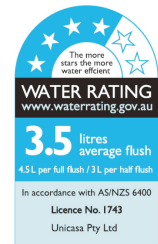

* Measured in Millimeters (mm)
 * Product dimension is for reference only.

Unique Design

Rimless

Soft-closing
seat

Anti-bacterial

Vacuum
Test Process

Minimum Water
Consumption

Easy Installation

Ergonomic
Sitting Posture

Product Information	
Model	RAUL66
Material	Vitreous China
Colour	High Gloss White
Overall Dimension	575x360x360 mm
Gross Weight	34.6 kg
Set Out	P-trap Only
Flushing System	Mercio Hygienic Rimless Flushing
Water Fitting	Cistern and button required (sold separately)
Water Efficiency	WELS 4 Star rated, 4.5L per full flush 3L per half flush
Seat	Quick release, soft-close, heavy duty UF seat
Package Included	Toilet Pan + UF Seat cover + p-trap (P-180) + Fitting kits
Warranty (T&C's Apply)	20 years replacement product / 1 year parts and labour
Cleaning & Care	Using a soft sponge or cloth for regular cleaning, wipe the product with warm soapy water, then rinse in clear water.