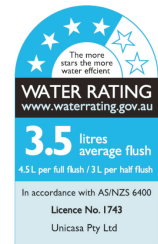

\* Measured in Millimeters (mm)  
 \* Product dimension is for reference only.

Unique Design

Rimless

Soft-closing seat

Anti-bacterial

Vacuum Test Process

Minimum Water Consumption

Easy Installation

Ergonomic Sitting Posture

Product Information	
Model	Berlin66
Material	Vitreous China
Colour	High Gloss White
Overall Dimension	515x355x365 mm
Gross Weight	29.9 kg
Set Out	P-trap Only
Flushing System	Mercio Quiet Flush
Water Fitting	Cistern and button required (sold separately)
Water Efficiency	WELS 4 Star rated, 4.5L per full flush   3L per half flush
Seat	Quick release, soft-close, heavy duty UF seat
Package Included	Toilet Pan + UF Seat cover + p-trap (P-180 ) + Fitting kits
Warranty (T&C's Apply)	20 years replacement product / 1 year parts and labour
Cleaning & Care	Using a soft sponge or cloth for regular cleaning, wipe the product with warm soapy water, then rinse in clear water.