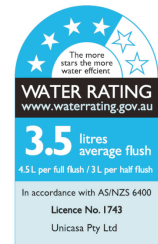

* Measured in Millimeters (mm)
 * Product dimension is for reference only.

Unique Design

Rimless

Soft-closing seat

Anti-bacterial

Vacuum Test Process

Minimum Water Consumption

Easy Installation

Ergonomic Sitting Posture

Product Information	
Model	RAUL 99
Material	Vitreous China
Colour	High Gloss White
Overall Dimension	570x360x410 mm
Gross Weight	35.0 kg
Set Out	S-trap 100-145mm (VB70), P-trap 180mm(P180)
Flushing System	Mercio Hygienic Rimless Flushing
Water Fitting	Cistern and button required (sold separately)
Water Efficiency	WELS 4 Star rated, 4.5L per full flush 3L per half flush
Seat	Quick release, soft-close, heavy duty UF seat
Package Included	Toilet Pan + UF Seat cover + S-trap(VB70) + Fitting kits
Warranty (T&C's Apply)	20 years replacement product / 1 year parts and labour
Cleaning & Care	Using a soft sponge or cloth for regular cleaning, wipe the product with warm soapy water, then rinse in clear water.