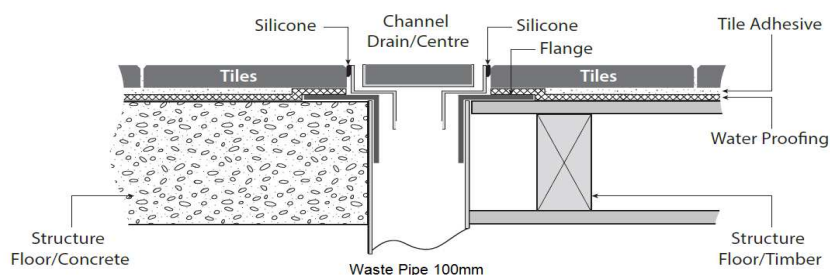

Stainless Steel Wastes - WAVE

90mm Outlet

Product Code: FD11XS90-W

Dimensions: 110(w) x 110(h) x 36(d) mm

Features:

- 90mm Centre Waste Outlet Only
- 316 Marine Grade Stainless Steel
- 7 Other Designs Are Also Available
- Australian Water Mark Approved Certificate 23027

Note: Manufacturing tolerances could cause variances of ± 5 mm.

Guaranteed against manufacturing defects

Superior fall / Centre outlet

Stainless Steel

WaterMark Cert 23027