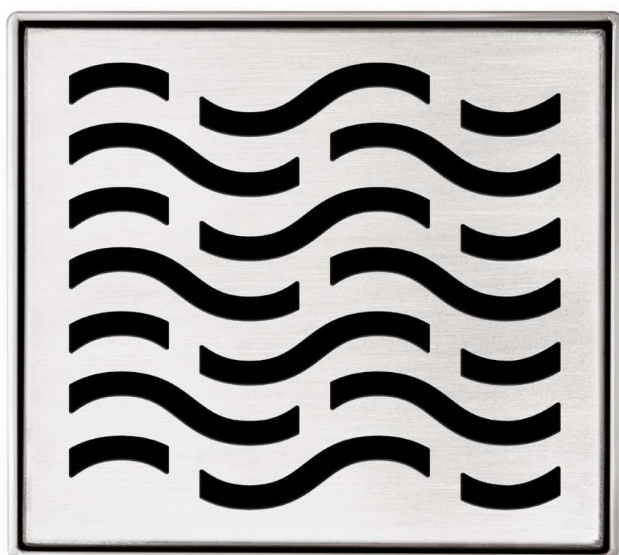

Stainless Steel Wastes - WAVE

90mm Outlet

Product Code: FD11XS90-W

Dimensions: 110(w) x 110(h) x 36(d) mm

Features:

- 90mm Centre Waste Outlet Only
- 316 Marine Grade Stainless Steel
- 7 Other Designs Are Also Available
- Australian Water Mark Approved Certificate 23027

Note: Manufacturing tolerances could cause variances of ± 5 mm.

Guaranteed against manufacturing defects

Superior fall / Centre outlet

Stainless Steel

WaterMark Cert 23027