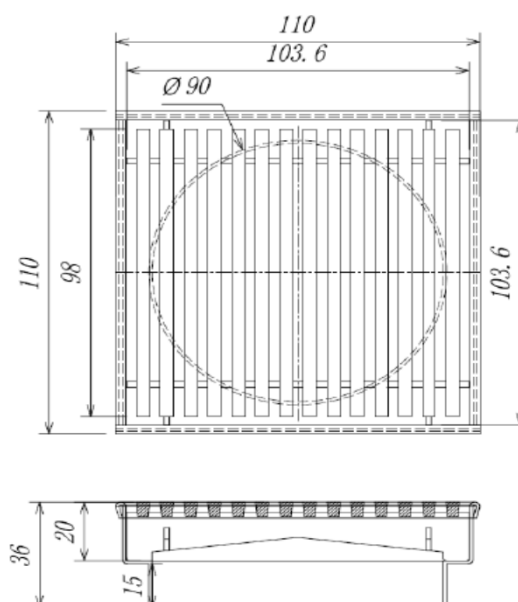

Stainless Steel Wastes - WAVE

90mm Outlet

Product Code: FD11XS90-W

Dimensions: 110(w) x 110(h) x 36(d) mm

Features:

- 90mm Centre Waste Outlet Only
- 316 Marine Grade Stainless Steel
- 7 Other Designs Are Also Available
- Australian Water Mark Approved Certificate 23027

Note: Manufacturing tolerances could cause variances of ± 5 mm.

Guaranteed against manufacturing defects

Superior fall / Centre outlet

Stainless Steel

WaterMark Cert 23027