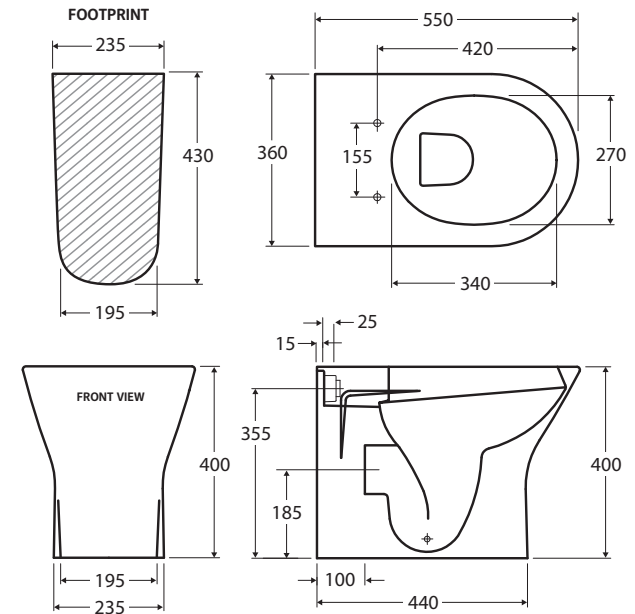

RAK
CERAMICS