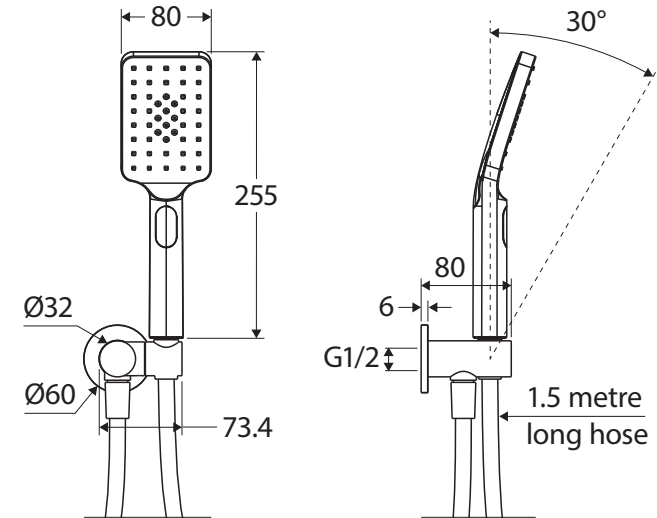

Tono®

HAND SHOWER

ROUND PLATE

Features

WELS 3 Star rated, 9L/min

Round Plate with Hose (433200):

- Designed to complement the shower or bath
- All-in-one water inlet and mounting bracket
- Tilt function
- Made from solid brass
- 1.5 metre stainless steel hose (PVC on matte black models)

TONO Hand Piece (MSH116):

- Three water-flow settings: normal, massage or combination
- Easy to clean TPR nozzles
- Made from ABS

Available in

Chrome
433206

Electroplated
Matte Black
433206B

PVD
Gun Metal
433206GM

Please note: This product may have a visible Fienza or Watermark logo.

While we aim to ensure specifications are correct at the time of publication, Fienza reserves the right to make modifications without prior notice. Physical colour may vary from image shown. All measurements are shown in millimetres. Always use physical product measurements for mark-ups and roughing-in as the technical drawing may differ from actual product received.