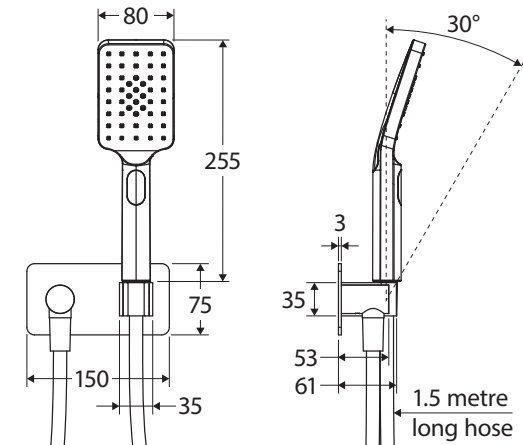

Tono®

HAND SHOWER

RECTANGULAR PLATE

Features

WELS 3 Star rated, 9L/min

Soft Square Plate with Hose (433200):

- Designed to complement the shower or bath
- All-in-one water inlet and mounting bracket
- Tilt function
- Made from solid brass
- 1.5 metre stainless steel hose (PVC on matte black models)

TONO Hand Piece (MSH116):

- Three water-flow settings: normal, massage or combination
- Easy to clean TPR nozzles
- Made from ABS

Available in

Chrome
433117

Electroplated
Matte Black
433117B

PVD
Gun Metal
433117GM

Please note: This product may have a visible Fienza or Watermark logo.

While we aim to ensure specifications are correct at the time of publication, Fienza reserves the right to make modifications without prior notice. Physical colour may vary from image shown. All measurements are shown in millimetres. Always use physical product measurements for mark-ups and roughing-in as the technical drawing may differ from actual product received.