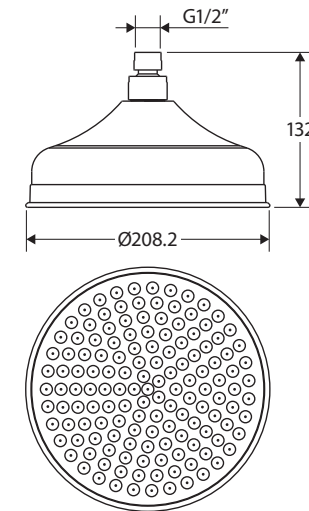

Lillian SHOWER HEAD

Features

- Overhead rain shower
- Single function
- Made from solid brass
- Brass swivel joint
- Female 1/2" BSP inlet
- **WELS 3 Star rated, 9L/min**

Modern-Vintage
COLLECTION

Available in

While we aim to ensure specifications are correct at the time of publication, Fienza reserves the right to make modifications without prior notice. Physical colour may vary from image shown. All measurements are shown in millimetres. Always use physical product measurements for mark-ups and roughing-in as the technical drawing may differ from actual product received.