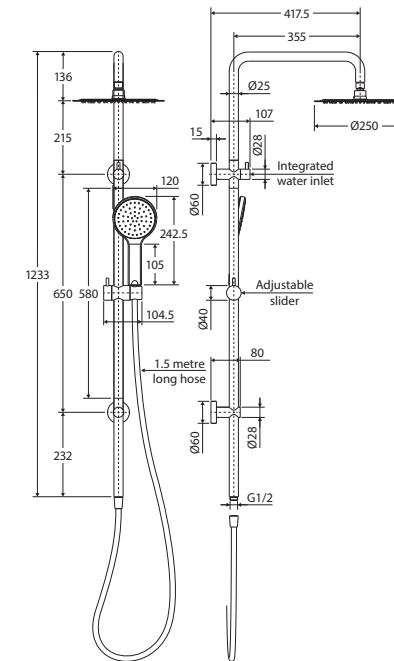

Kaya® Urban Brass TWIN SHOWER

Features

WELS 3 Star rated, 9L/min

Rail:

- Integrated top water inlet and diverter
- Slider to adjust height of hand shower
- Made from solid brass
- 1.5 metre stainless steel flexible hose

KAYA Overhead Shower (411125):

- Ultra-thin 2 mm profile
- Easy to clean TPR nozzles
- Brass swivel joint
- Made from stainless steel
- Female ½" BSP inlet

KAYA Hand Shower (MSH115):

- Single water-flow setting
- Easy to clean TPR nozzles
- Made from ABS

Please note: This product may have a visible Fienza or Watermark logo.

Available in

Urban Brass Heads
455109UB

Matte Black Heads
455109UBB

Cleaning & Care

- Regularly clean with mild soapy water using a microfibre cloth.
- In highly polluted or coastal locations, we recommend cleaning 2-3 times per week.
- Do not use harsh detergents, bleach, cream cleaners or citrus based cleaners. These substances are abrasive and will damage the surface.
- Do not use undue pressure and wipe in one direction only.

While we aim to ensure specifications are correct at the time of publication, Fienza reserves the right to make modifications without prior notice. Physical colour may vary from image shown. All measurements are shown in millimetres. Always use physical product measurements for mark-ups and roughing-in as the technical drawing may differ from actual product received.