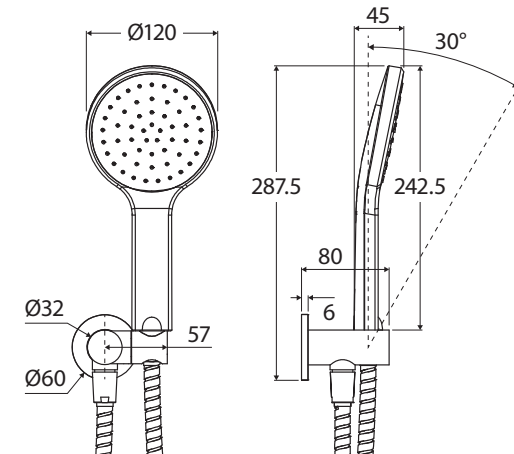

Kaya® HAND SHOWER ROUND PLATE

Features

- Designed to complement the shower or bath
- All-in-one water inlet and mounting bracket
- Tilt function
- Made from solid brass
- 1.5 metre stainless steel flexible hose (PVC on matte black model)
- **WELS 3 Star rated, 9L/min**

KAYA Hand Piece (MSH115):

- Single water-flow setting
- Easy to clean TPR nozzles
- Made from ABS

Available in

Polished
Chrome
433201

PVD
Brushed Nickel
433201BN

PVD
Gun Metal
433201GM

Electroplated
Matte Black
433201B

While we aim to ensure specifications are correct at the time of publication, Fienza reserves the right to make modifications without prior notice. Physical colour may vary from image shown. All measurements are shown in millimetres. Always use physical product measurements for mark-ups and roughing-in as the technical drawing may differ from actual product received.