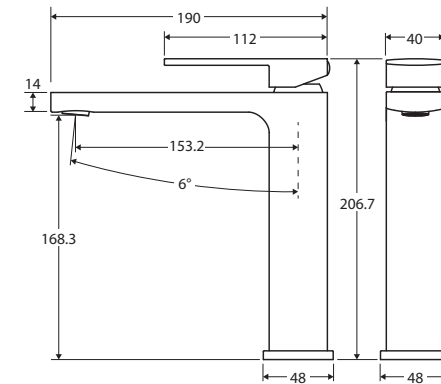

Tono® MEDIUM BASIN MIXER

Features

- Soft square outlet
- Swivel aerator
- High quality European cartridge (25 mm)
- PEX split-resistant hoses
- Made from eco-friendly lead-free brass*
- **WELS 6 Star rated, 4.5L/min**

Please note: This product may have a visible Fienza or Watermark logo.

*Defined as containing less than 0.25% lead.

Lead Free*

Available in

Chrome
233110

Electroplated
Matte Black
233110B

PVD
Brushed Nickel
233110BN

PVD
Gun Metal
233110GM

PVD
Urban Brass
233110UB

Cleaning & Care

- Regularly clean with mild soapy water using a microfibre cloth.
- In highly polluted or coastal locations, we recommend cleaning 2-3 times per week.
- Do not use harsh detergents, bleach, cream cleansers or citrus based cleaners. These substances are abrasive and will damage the surface.
- Do not use undue pressure and wipe in one direction only.

While we aim to ensure specifications are correct at the time of publication, Fienza reserves the right to make modifications without prior notice. Physical colour may vary from image shown. All measurements are shown in millimetres. Always use physical product measurements for mark-ups and roughing-in as the technical drawing may differ from actual product received.