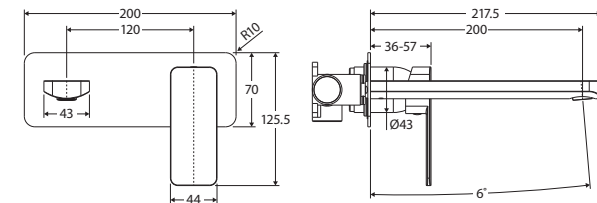

Tono®

BASIN/BATH WALL MIXER SET

RECTANGULAR PLATE 200MM OUTLET

Features

- Soft square outlet
- Swivel basin aerator
- Free-flow aerator included for bath installation
- High quality European cartridge (35 mm)
- Made from eco-friendly lead-free brass*
- **WELS 6 Star rated, 4.5L/min when installed over basin**

*Defined as containing less than 0.25% lead.

Lead Free*

Available in

Chrome 233106-200	Electroplated Matte Black 233106B-200	PVD Brushed Nickel 233106BN-200
PVD Gun Metal 233106GM-200	PVD Urban Brass 233106UB-200	

Cleaning & Care

- Regularly clean with mild soapy water using a microfibre cloth.
- In highly polluted or coastal locations, we recommend cleaning 2-3 times per week.
- Do not use harsh detergents, bleach, cream cleansers or citrus based cleaners. These substances are abrasive and will damage the surface.
- Do not use undue pressure and wipe in one direction only.

Please note: This product may have a visible Fienza or Watermark logo.

While we aim to ensure specifications are correct at the time of publication, Fienza reserves the right to make modifications without prior notice. Physical colour may vary from image shown. All measurements are shown in millimetres. Always use physical product measurements for mark-ups and roughing-in as the technical drawing may differ from actual product received.