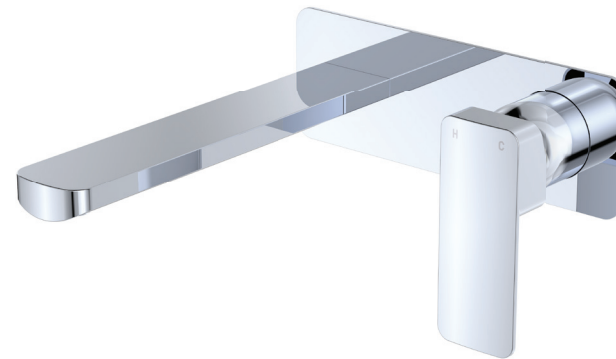

Tono®

BASIN/BATH WALL MIXER SET

RECTANGULAR PLATE 200MM OUTLET

Features

- Soft square outlet
- Swivel basin aerator
- Free-flow aerator included for bath installation
- High quality European cartridge (35 mm)
- Made from eco-friendly lead-free brass*
- **WELS 6 Star rated, 4.5L/min when installed over basin**

*Defined as containing less than 0.25% lead.

Lead Free*

Available in

Chrome 233106-200	Electroplated Matte Black 233106B-200	PVD Brushed Nickel 233106BN-200
PVD Gun Metal 233106GM-200	PVD Urban Brass 233106UB-200	

Cleaning & Care

- Regularly clean with mild soapy water using a microfibre cloth.
- In highly polluted or coastal locations, we recommend cleaning 2-3 times per week.
- Do not use harsh detergents, bleach, cream cleansers or citrus based cleaners. These substances are abrasive and will damage the surface.
- Do not use undue pressure and wipe in one direction only.

Please note: This product may have a visible Fienza or Watermark logo.

While we aim to ensure specifications are correct at the time of publication, Fienza reserves the right to make modifications without prior notice. Physical colour may vary from image shown. All measurements are shown in millimetres. Always use physical product measurements for mark-ups and roughing-in as the technical drawing may differ from actual product received.