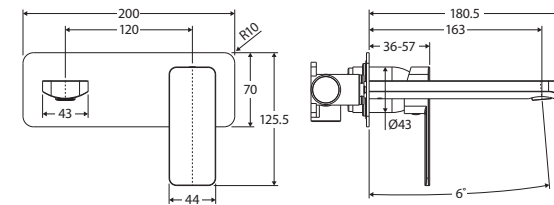

Tono®
BASIN/BATH
WALL MIXER SET
RECTANGULAR PLATE
160MM OUTLET

Features

- Soft square outlet
- Swivel basin aerator
- Free-flow aerator included for bath installation
- High quality European cartridge (35 mm)
- Made from eco-friendly lead-free brass*
- **WELS 6 Star rated, 4.5L/min when installed over basin**

*Defined as containing less than 0.25% lead.

Lead Free*

Available in

Chrome
233106

Electroplated
Matte Black
233106B

PVD
Brushed Nickel
233106BN

PVD
Gun Metal
233106GM

PVD
Urban Brass
233106UB

Cleaning & Care

- Regularly clean with mild soapy water using a microfibre cloth.
- In highly polluted or coastal locations, we recommend cleaning 2-3 times per week.
- Do not use harsh detergents, bleach, cream cleansers or citrus based cleaners. These substances are abrasive and will damage the surface.
- Do not use undue pressure and wipe in one direction only.

Please note: This product may have a visible Fienza or Watermark logo.

While we aim to ensure specifications are correct at the time of publication, Fienza reserves the right to make modifications without prior notice. Physical colour may vary from image shown. All measurements are shown in millimetres. Always use physical product measurements for mark-ups and roughing-in as the technical drawing may differ from actual product received.