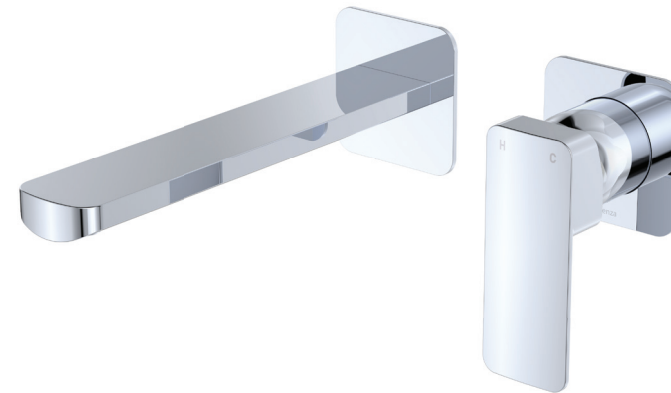

Tono®  
 BASIN/BATH  
 WALL MIXER SET  
 SQUARE PLATES  
 200MM OUTLET

Features

- Soft square outlet
- Swivel basin aerator
- Free-flow aerator included for bath installation
- High quality European cartridge (35 mm)
- Made from eco-friendly lead-free brass\*
- **WELS 6 Star rated, 4.5L/min when installed over basin**

\*Defined as containing less than 0.25% lead.

Lead Free\*

Available in

- |  |  |  |
|--|--|--|
| <br>Chrome<br><b>233104-200</b>              | <br>Electroplated<br>Matte Black<br><b>233104B-200</b> | <br>PVD<br>Brushed Nickel<br><b>233104BN-200</b> |
| <br>PVD<br>Gun Metal<br><b>233104GM-200</b> | <br>PVD<br>Urban Brass<br><b>233104UB-200</b>         |  |