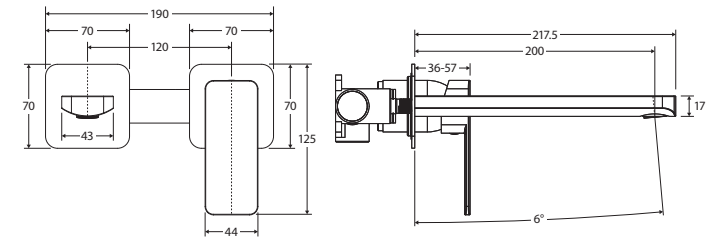

Tono®
BASIN/BATH
WALL MIXER SET
SQUARE PLATES
200MM OUTLET

Features

- Soft square outlet
- Swivel basin aerator
- Free-flow aerator included for bath installation
- High quality European cartridge (35 mm)
- Made from eco-friendly lead-free brass*
- **WELS 6 Star rated, 4.5L/min when installed over basin**

*Defined as containing less than 0.25% lead.