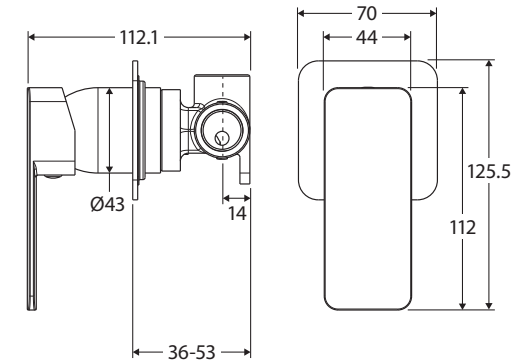

Tono®

WALL MIXER

SQUARE PLATE

Features

- Designed for shower and bath
- High quality European cartridge (35 mm)
- Made from eco-friendly lead-free brass*
- WELS rating not required

Please note: This product may have a visible Fienza or Watermark logo.

*Defined as containing less than 0.25% lead.