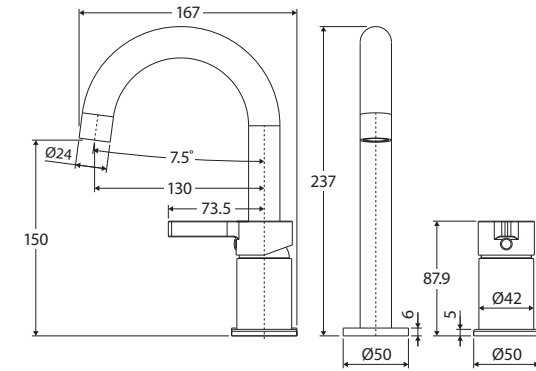

Sansa®

BASIN/BATH OUTLET & HOB MIXER SET

Features

WELS 5 Star rated, 5L/min

- Soft rectangular handle design
- Designed for basin and bath
- Fixed outlet position
- Made from solid brass
- High quality European cartridge (35 mm)
- PEX split-resistant hoses

Please note: This product may have a visible Fienza or Watermark logo.

Available in

Electroplated
Chrome
229117

Electroplated
Matte Black
229117B

Cleaning & Care

- Regularly clean with mild soapy water using a microfibre cloth.
- In highly polluted or coastal locations, we recommend cleaning 2-3 times per week.
- Do not use harsh detergents, bleach, cream cleaners or citrus based cleaners. These substances are abrasive and will damage the surface.
- Do not use undue pressure and wipe in one direction only.

While we aim to ensure specifications are correct at the time of publication, Fienza reserves the right to make modifications without prior notice. Physical colour may vary from image shown. All measurements are shown in millimetres. Always use physical product measurements for mark-ups and roughing-in as the technical drawing may differ from actual product received.