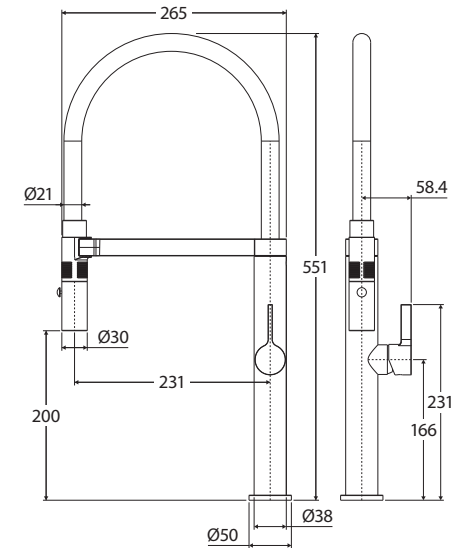

Sansa® PULL DOWN SINK MIXER

Features

WELS 6 Star rated, 4.5L/min

- Designed for kitchen and laundry
- Detachable hose for greater reach
- Magnetic cradle holds nozzle in place
- Two water flow settings: normal and spray
- Swivel function
- Made from solid brass
- High quality European cartridge (25 mm)
- PEX split-resistant hoses

Please note: This product may have a visible Fienza or Watermark logo.

Available in

Electroplated
Chrome
229109

Electroplated
Matte Black
229109B

PVD
Brushed Nickel
229109BN

PVD
Gun Metal
229109GM

PVD
Urban Brass
229109UB

Cleaning & Care

- Regularly clean with mild soapy water using a microfibre cloth.
- In highly polluted or coastal locations, we recommend cleaning 2-3 times per week.
- Do not use harsh detergents, bleach, cream cleaners or citrus based cleaners. These substances are abrasive and will damage the surface.
- Do not use undue pressure and wipe in one direction only.

While we aim to ensure specifications are correct at the time of publication, Fienza reserves the right to make modifications without prior notice. Physical colour may vary from image shown. All measurements are shown in millimetres. Always use physical product measurements for mark-ups and roughing-in as the technical drawing may differ from actual product received.