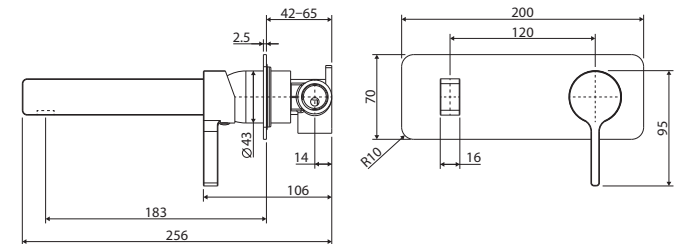

Sansa

BATH WALL MIXER SET

Features

WELS not required

- Soft rectangular handle and outlet design
- Designed for bath only
- Made from solid brass
- High quality European cartridge (35 mm)

Please note: This product may have a visible Fienza or Watermark logo.

While we aim to ensure specifications are correct at the time of publication, Fienza reserves the right to make modifications without prior notice. Physical colour may vary from image shown. All measurements are shown in millimetres. Always use physical product measurements for mark-ups and roughing-in as the technical drawing may differ from actual product received.