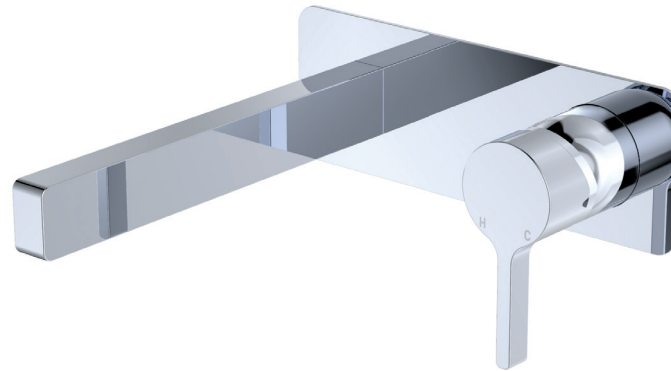

Sansa

BATH WALL MIXER SET

Features

WELS not required

- Soft rectangular handle and outlet design
- Designed for bath only
- Made from solid brass
- High quality European cartridge (35 mm)

Please note: This product may have a visible Fienza or Watermark logo.