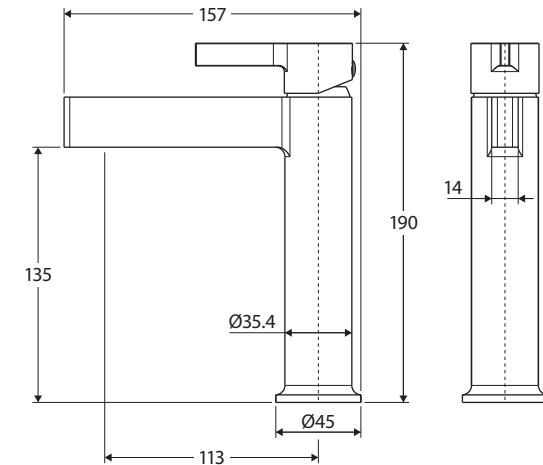

Sansa® BASIN MIXER

Features

WELS 6 Star rated, 3L/min

- Soft rectangular handle and outlet design
- Made from solid brass
- High quality European cartridge (25 mm)
- PEX split-resistant hoses

Please note: This product may have a visible Fienza or Watermark logo.

While we aim to ensure specifications are correct at the time of publication, Fienza reserves the right to make modifications without prior notice. Physical colour may vary from image shown. All measurements are shown in millimetres. Always use physical product measurements for mark-ups and roughing-in as the technical drawing may differ from actual product received.