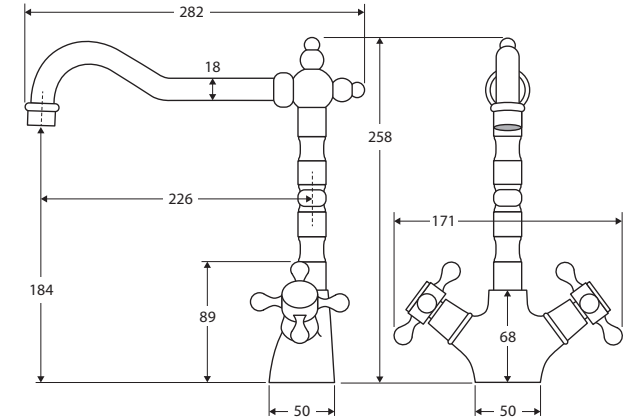

Available in

Polished
Chrome
336106

PVD
Brushed Nickel
336106BN

Electroplated
Matte Black
336106BK

PVD
Urban Brass
336106UB

PVD
Champagne
336106BB

Cleaning & Care

- Regularly clean with mild soapy water using a microfibre cloth.
- In highly polluted or coastal locations, we recommend cleaning 2-3 times per week.
- Do not use harsh detergents, bleach, cream cleaners or citrus based cleaners. These substances are abrasive and will damage the surface.
- Do not use undue pressure and wipe in one direction only.

While we aim to ensure specifications are correct at the time of publication, Fienza reserves the right to make modifications without prior notice. Physical colour may vary from image shown. All measurements are shown in millimetres. Always use physical product measurements for mark-ups and roughing-in as the technical drawing may differ from actual product received.