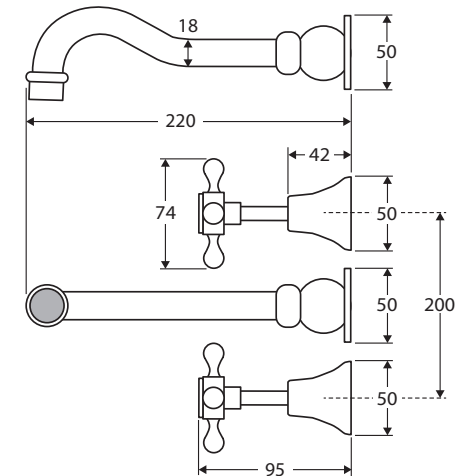

Available in

Polished
Chrome
336102

PVD
Brushed Nickel
336102BN

Electroplated
Matte Black
336102BK

PVD
Urban Brass
336102UB

Cleaning & Care

- Regularly clean with mild soapy water using a microfibre cloth.
- In highly polluted or coastal locations, we recommend cleaning 2-3 times per week.
- Do not use harsh detergents, bleach, cream cleaners or citrus based cleaners. These substances are abrasive and will damage the surface.
- Do not use undue pressure and wipe in one direction only.

While we aim to ensure specifications are correct at the time of publication, Fienza reserves the right to make modifications without prior notice. Physical colour may vary from image shown. All measurements are shown in millimetres. Always use physical product measurements for mark-ups and roughing-in as the technical drawing may differ from actual product received.