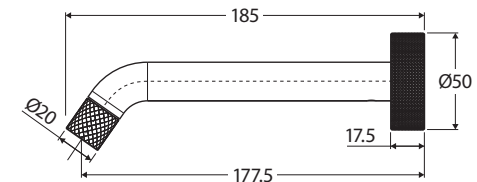

## BATH/BASIN OUTLET, 180MM

### Features

- Wall mounted, fixed position
- Includes free-flow bath aerator and restricted-flow basin aerator
- Push-fit installation
- Made from solid brass
- Female ½" BSPP inlet
- **WELS 5 Star rated, 5L/min**