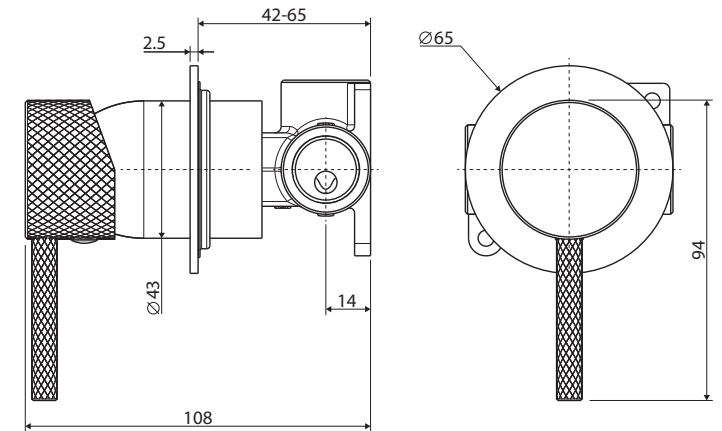

### SMALL ROUND PLATE

#### Features

- Industrial cross-hatched handle accent
- Designed for shower and bath
- Made from solid brass
- High quality European cartridge (35 mm)

**Please note:** This product may have a visible Fienza or Watermark logo.

While we aim to ensure specifications are correct at the time of publication, Fienza reserves the right to make modifications without prior notice. Physical colour may vary from image shown. All measurements are shown in millimetres. Always use physical product measurements for mark-ups and roughing-in as the technical drawing may differ from actual product received.