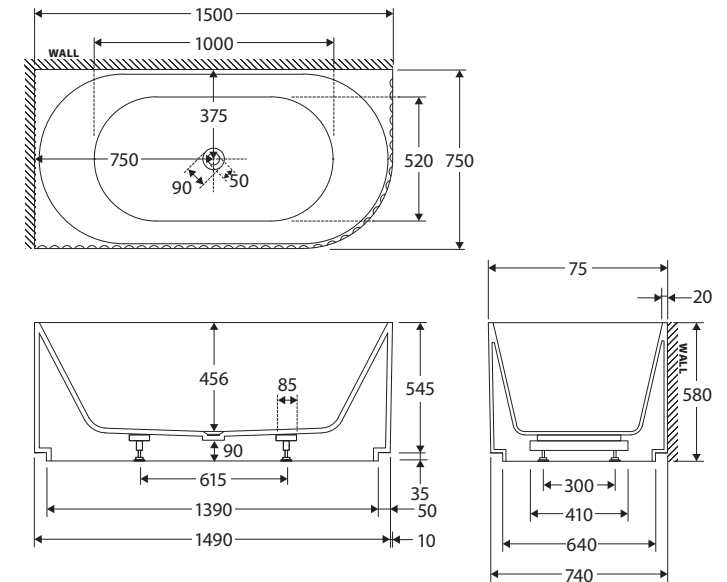

Eleanor

RIGHT-HAND ACRYLIC CORNER BATH, 1500MM

Features

- Fluted design
- Two-sided corner style
- Smooth non-fluted perimeter at the base for easy cleaning
- Chrome pop-up/pull-out waste included
- Made from UV stabilised premium sanitary-grade acrylic with Lucite MMA
- No overflow
- Built-in steel support frame
- Adjustable self-supporting feet
- Capacity: 240L, net weight: 50kg, gross weight: 59kg

While we aim to ensure specifications are correct at the time of publication, Fienza reserves the right to make modifications without prior notice. Physical colour may vary from image shown. All measurements are shown in millimetres. Always use physical product measurements for mark-ups and roughing-in as the technical drawing may differ from actual product received.