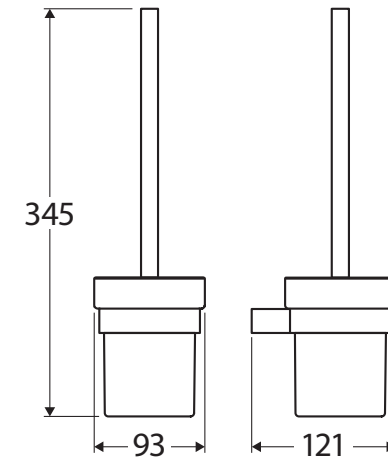

Tono

TOILET BRUSH & HOLDER

Features

- Streamlined rectangular design
- Wall mounted
- Frosted glass tumbler
- Tumbler is removable for easy cleaning
- High-strength mounting brackets
- Brush and bracket made from stainless steel

Please Note: These products may have a visible Fienza logo.

Available in

Chrome
851010

PVD Brushed Nickel
851010BN

PVD Gun Metal
851010GM

Matte Black
851010MB

PVD Urban Brass
851010UB

Cleaning & Care

- Regularly clean with mild soapy water using a microfibre cloth.
- In highly polluted or coastal locations, we recommend cleaning 2-3 times per week.
- Do not use harsh detergents, bleach, cream cleansers or citrus based cleaners. These substances are abrasive and will damage the surface.
- Do not use undue pressure and wipe in one direction only.

While we aim to ensure specifications are correct at the time of publication, Fienza reserves the right to make modifications without prior notice. Physical colour may vary from image shown. All measurements are shown in millimetres. Always use physical product measurements for mark-ups and roughing-in as the technical drawing may differ from actual product received.