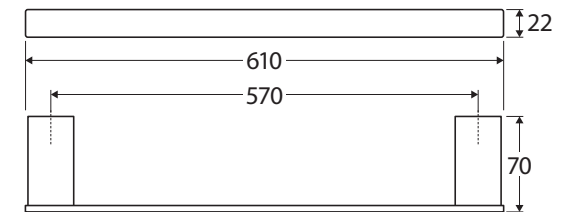

Tono

610MM SINGLE TOWEL RAIL

Features

- Streamlined rectangular design
- Fixed length rail (not removable or adjustable)
- High-strength mounting brackets
- Made from stainless steel

Please Note: These products may have a visible Fienza logo.

While we aim to ensure specifications are correct at the time of publication, Fienza reserves the right to make modifications without prior notice. Physical colour may vary from image shown. All measurements are shown in millimetres. Always use physical product measurements for mark-ups and roughing-in as the technical drawing may differ from actual product received.