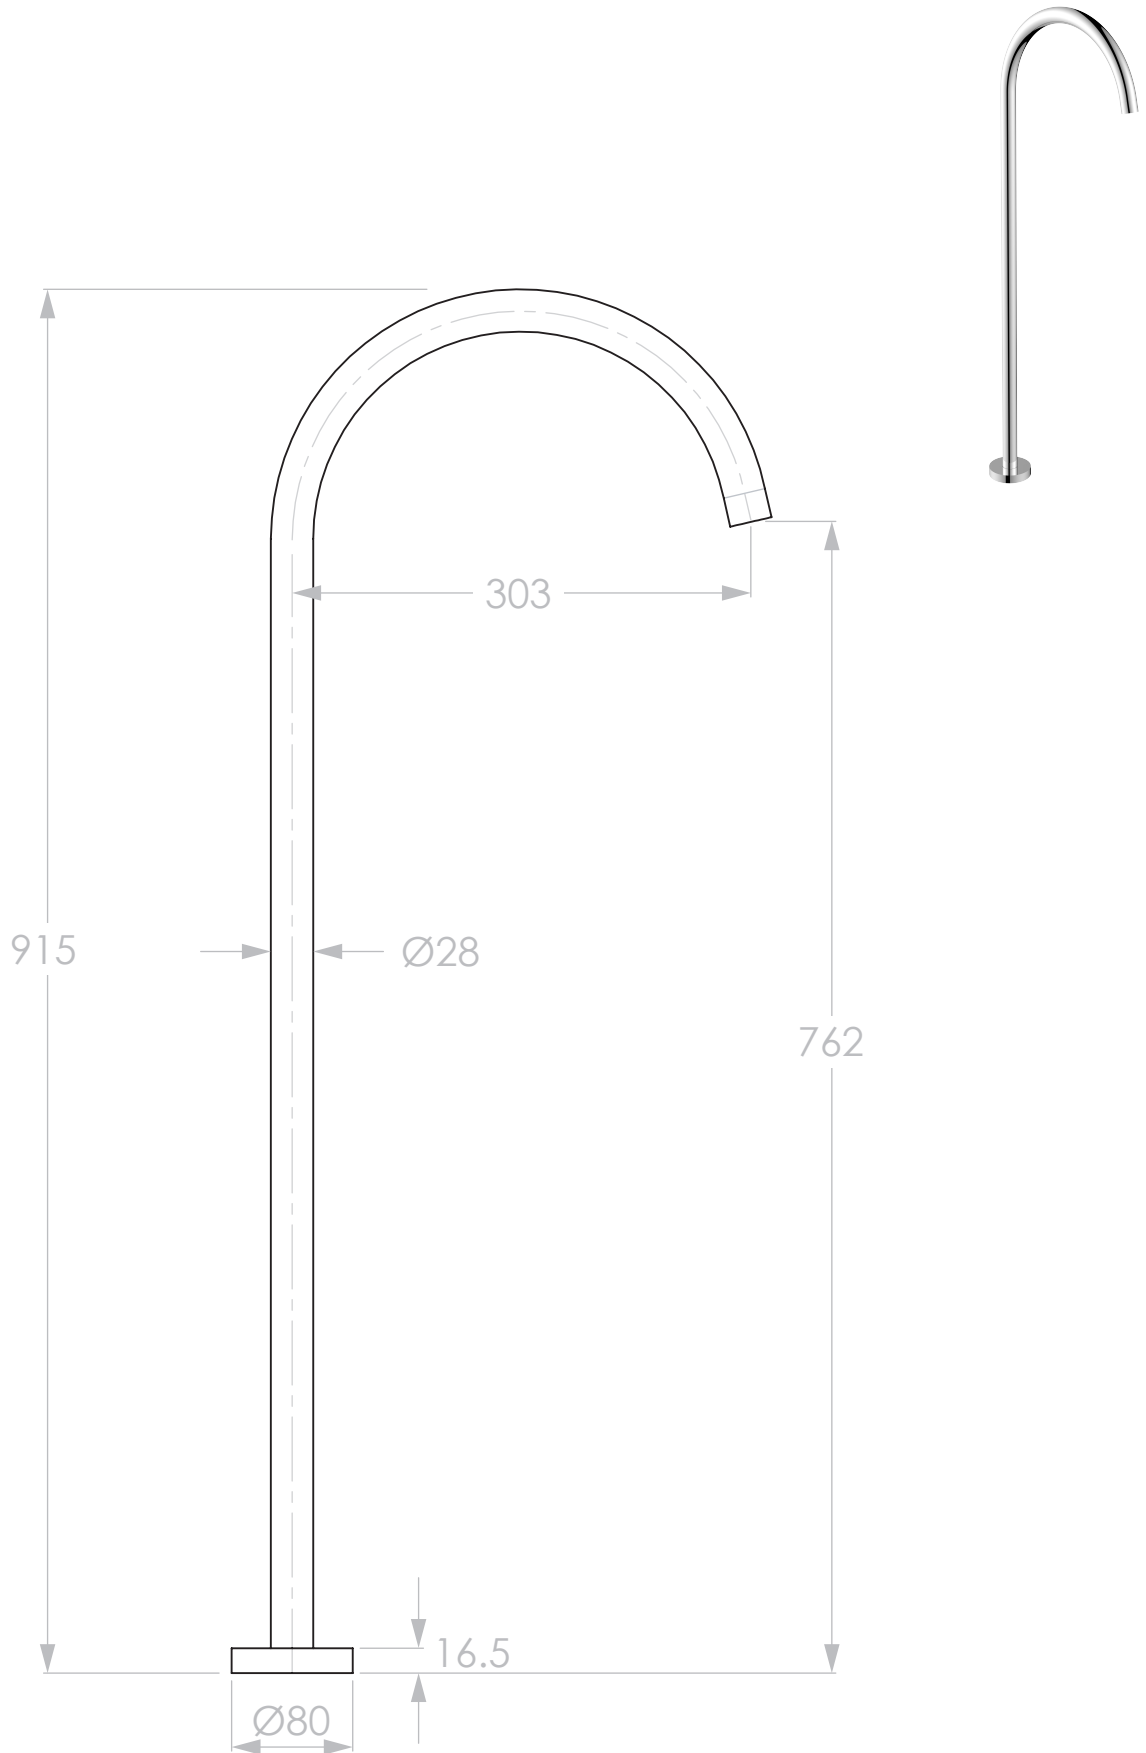

PRODUCT:	SOUL FLOOR BATH SPOUT
SIZE:	915H x 357D x 80W
TYPE:	BATH SPOUT
VERSION: 01	DATE: 18/04/2023

CHROME (CHROMIUM PLATED)
 MATTE WHITE (POWDER COATED)
 MATTE BLACK (ELECTROPLATED)
 BRUSHED NICKEL (PVD)
 BRUSHED BRASS (PVD)
 BRUSHED COPPER (PVD)

JTAPSSOUCP
 JTAPSSOUWH
 JTAPSSOUBK
 JTAPSSOUNK
 JTAPSSOUBB
 JTAPSSOUBCO

NOTES:

ALL DIMENSIONS ARE NOMINAL AND SUBJECT TO CHANGE.
 DO NOT DRILL OR ROUGH IN UNTIL YOU HAVE RECEIVED AND MEASURED YOUR PRODUCT.
 ALL DIMENSIONS ARE IN MILLIMETRES.
 DO NOT MEASURE FROM DRAWING.