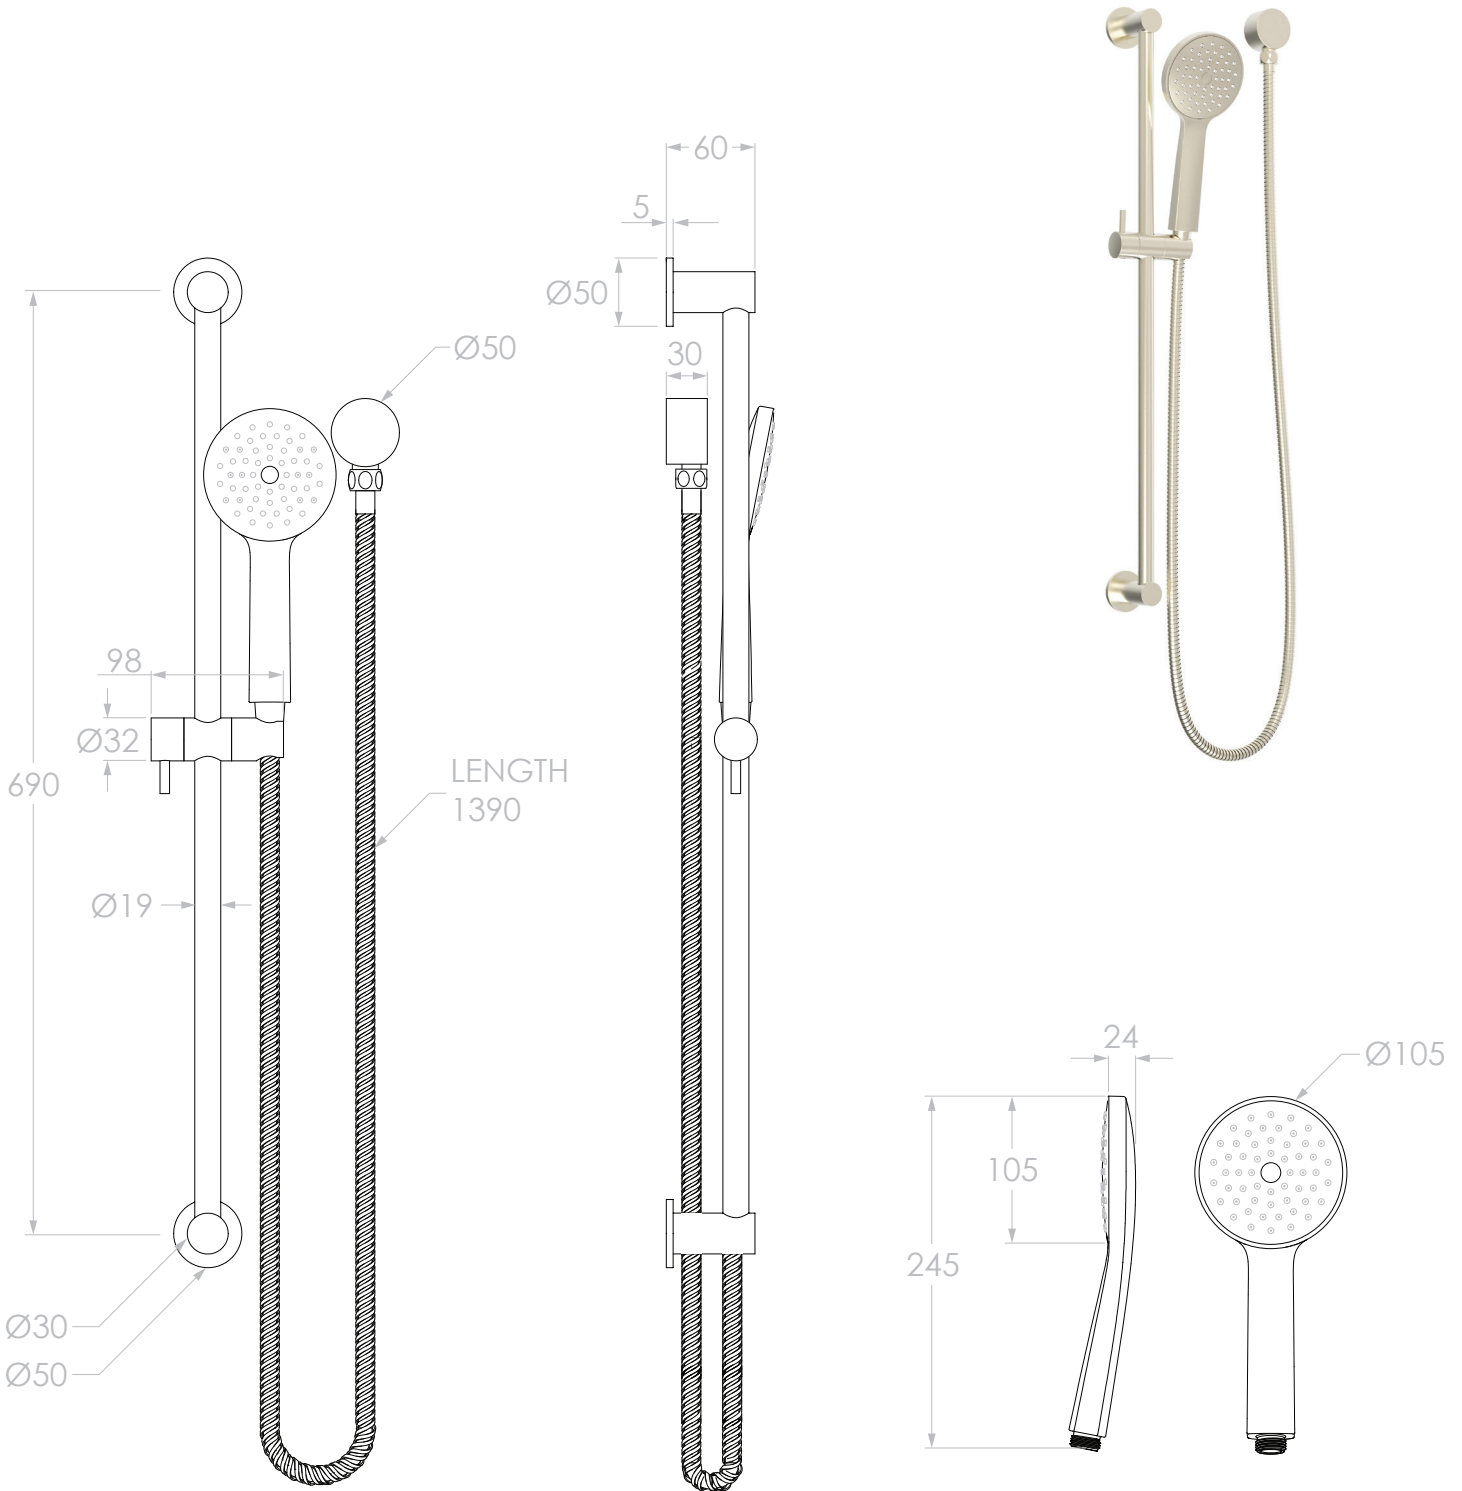

PRODUCT:	SOUL CLASSIC HAND SHOWER ON RAIL
SIZE:	740H x 60D x 98W
TYPE:	SHOWER
VERSION: 02	DATE: 30/03/2023

CHROME  
MATTE WHITE  
MATTE BLACK  
BRUSHED NICKEL  
BRUSHED BRASS  
BRUSHED COPPER

JTAPSRSETBRXCP  
JTAPSRSETBRXWA  
JTAPSRSETBRXBK  
JTAPSRSETBRXNK  
JTAPSRSETBRXBB  
JTAPSRSETBRXBCO

**NOTES:**

ALL DIMENSIONS ARE NOMINAL AND SUBJECT TO CHANGE.  
DO NOT DRILL OR ROUGH IN UNTIL YOU HAVE RECEIVED AND MEASURED YOUR PRODUCT.  
ALL DIMENSIONS ARE IN MILLIMETRES.  
DO NOT MEASURE FROM DRAWING.