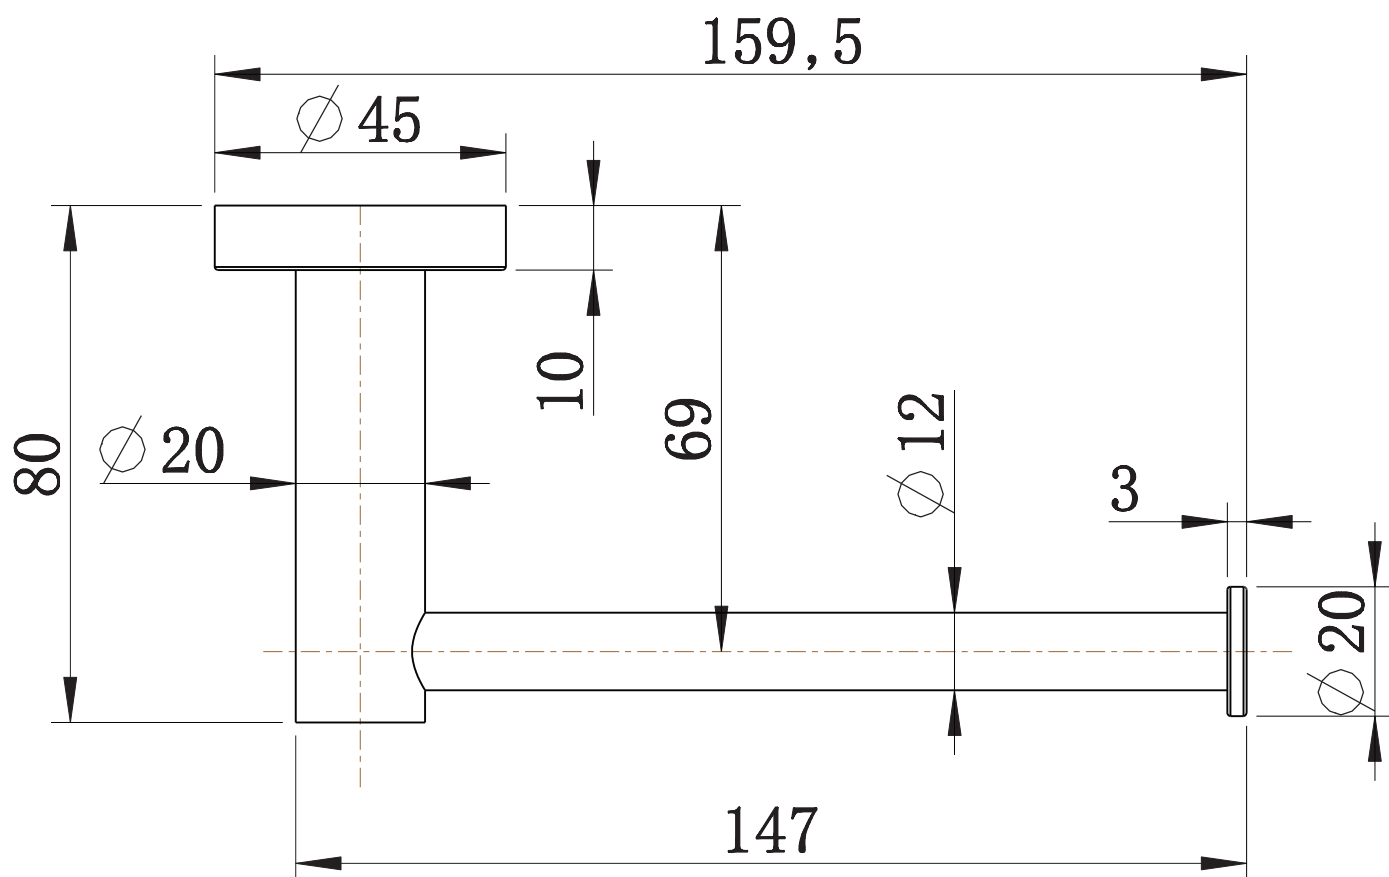

SPECIFICATIONS

BLOOM TOILET ROLL HOLDER

Adp

JACCBLMTOCP
JACCBLMTOBK
JACCBLMTONK
JACCBLMTOBB